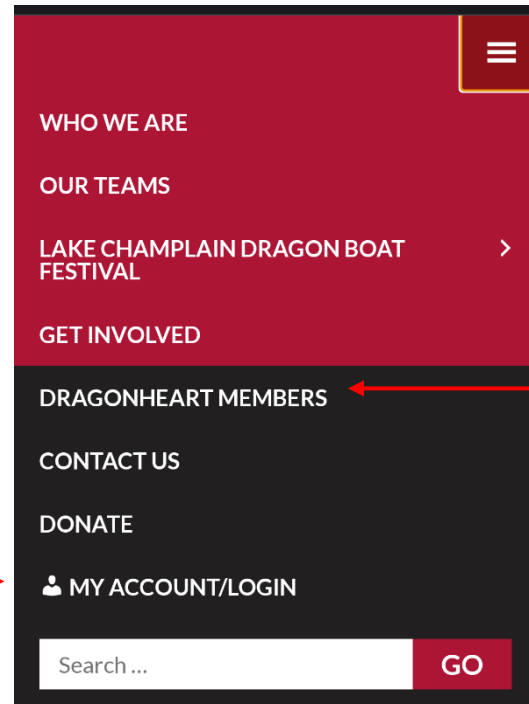

DHVT Member Login-Mobile

1. Go to <https://dragonheartvermont.org/>
2. Click on the red Menu square...and then the MY ACCOUNT/LOGIN link.

3. Log in using your user name and password.
4. Then you'll come back to the home page above on the left. Click the red menu box again, and then select Dragonheart Members to go to the members only page. Announcements are first on this page, followed by the calendar, and other member reference materials.