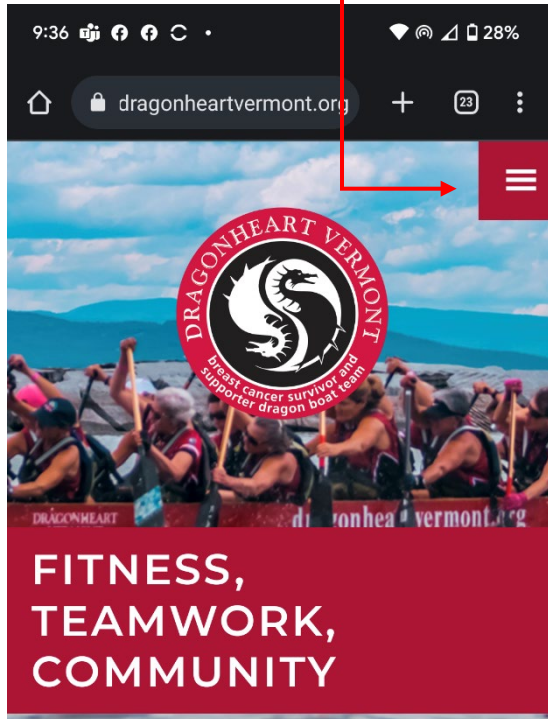

DHVT Member Login-Mobile

1. Go to <https://dragonheartvermont.org/>
2. Click on the red Menu square...and then the MY ACCOUNT/LOGIN link.

3. Log in using your user name and password.
4. Then you'll come back to the home page above on the left. Click the red menu box again, and then select Dragonheart Members to go to the members only page. Announcements are first on this page, followed by the calendar, and other member reference materials.